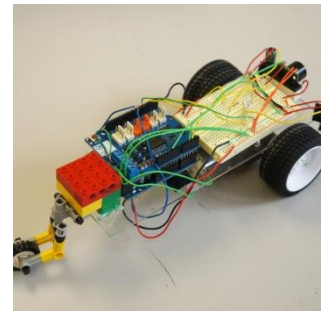

77  
Students

13  
Robots

3  
Stages

MAE 211 Mechatronics Spring 2013

# Spring Grand Challenge

Join us at ESB G22, 2:00 -5:00 pm  
April 30, the Surprise Track  
May 01, the Final Race