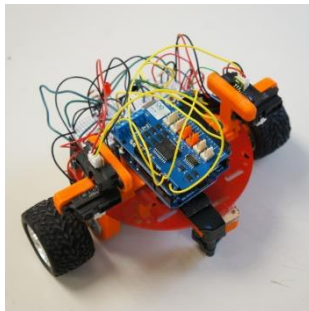

77  
Students

13  
Robots

3  
Stages

MAE 211 Mechatronics Spring 2013

# Spring Grand Challenge

Join us at ESB G22, 2:00 -5:00 pm  
April 30, the Surprise Track  
May 01, the Final Race